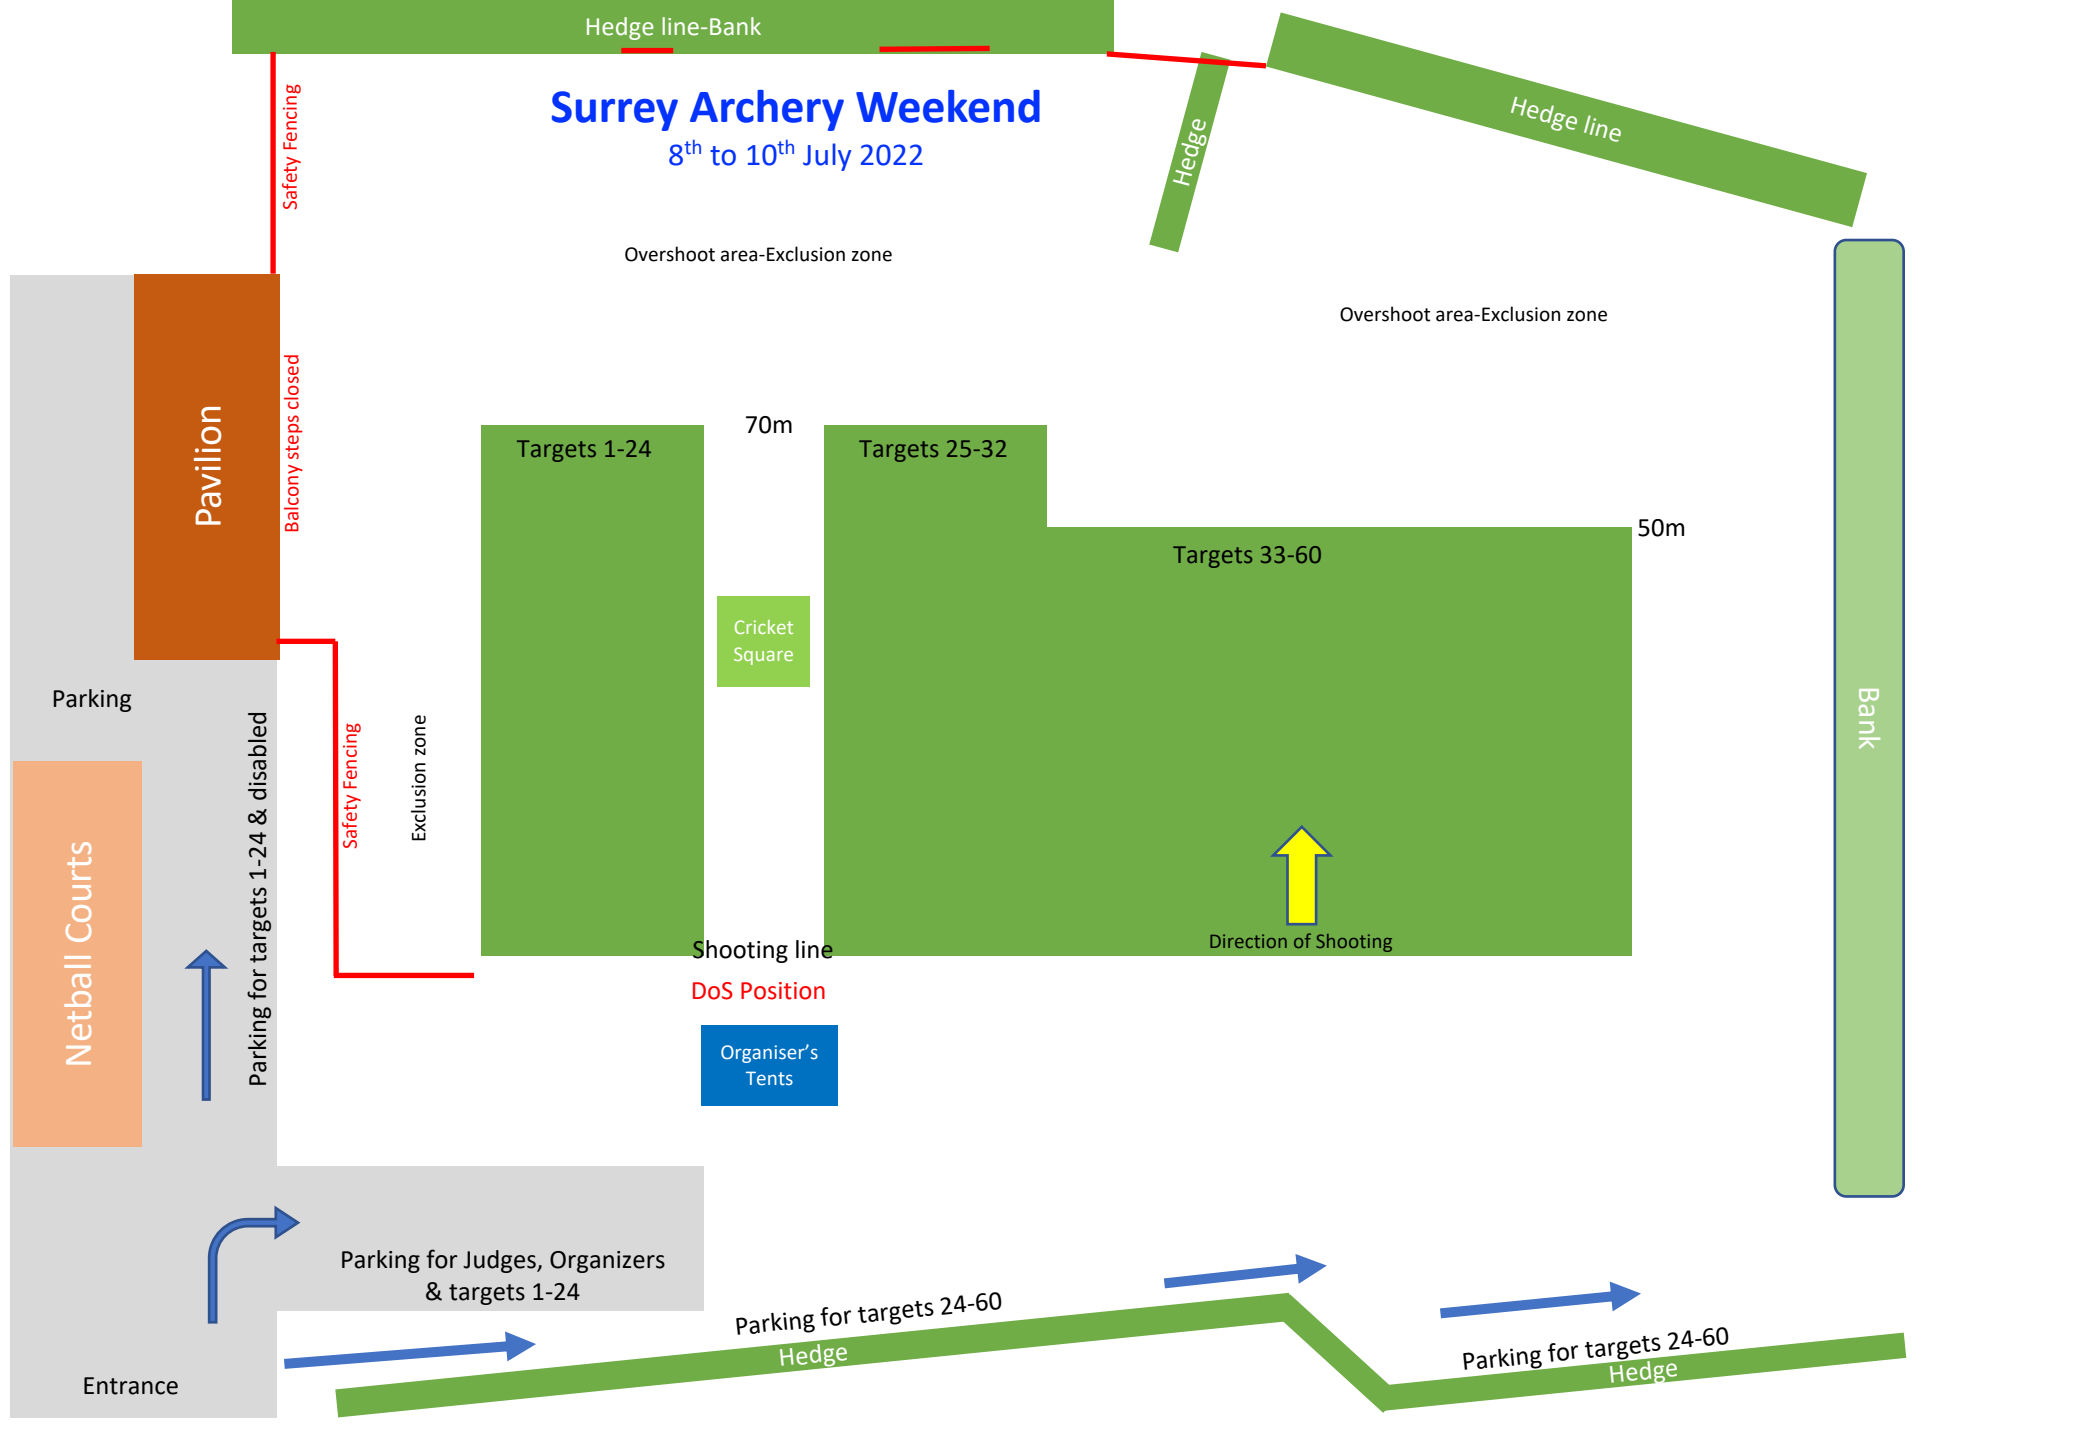

Surrey Archery Weekend

8th to 10th July 2022

Overshoot area-Exclusion zone

Overshoot area-Exclusion zone

Targets 1-24

70m

Targets 25-32

Targets 33-60

50m

Cricket Square

Exclusion zone

Bank

Shooting line

Direction of Shooting

DoS Position

Organiser's Tents

Parking for Judges, Organizers & targets 1-24

Parking for targets 24-60

Parking for targets 24-60

Hedge line-Bank

Hedge

Hedge line

Safety Fencing

Balcony steps closed

Safety Fencing

Parking for targets 1-24 & disabled

Parking

Netball Courts

Entrance

Pavilion